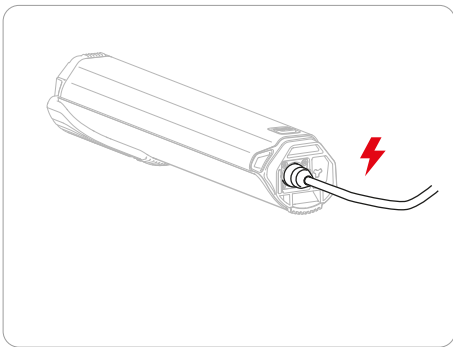

woom™ UP

woom™ UP

Tools

 4 mm
 8 mm

EU	+43 2243 23923	woom@woom.com
US	+855-966-6872	usa@woombikes.com

woom™

woom GmbH
Industraße 1-7 / Halle 14 / Top 5
3400 Klosterneuburg
Europe / Austria
woom.com
us.woombikes.com