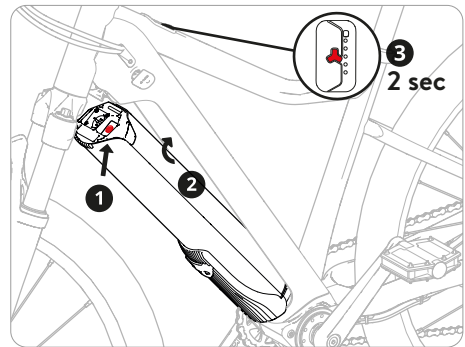

woom™ UP

woom™ UP

Tools

 4 mm
 8 mm

EU	+43 2243 23923	woom@woom.com
US	+855-966-6872	usa@woombikes.com

woom™

woom GmbH
Industraße 1-7 / Halle 14 / Top 5
3400 Klosterneuburg
Europe / Austria
woom.com
us.woombikes.com