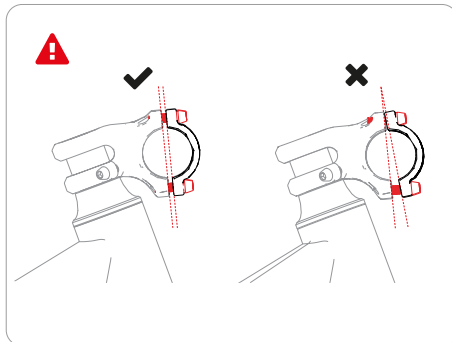

woom™ UP

woom™ UP

Tools

 4 mm
 8 mm

EU	+43 2243 23923	woom@woom.com
US	+855-966-6872	usa@woombikes.com

woom™

woom GmbH
Industraße 1-7 / Halle 14 / Top 5
3400 Klosterneuburg
Europe / Austria
woom.com
us.woombikes.com