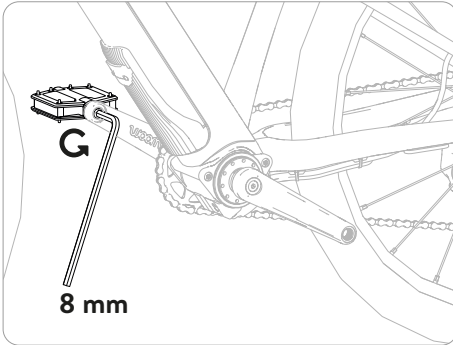

woom™ UP

woom™ UP

Tools

 4 mm
 8 mm

EU	+43 2243 23923	woom@woom.com
US	+855-966-6872	usa@woombikes.com

woom™

woom GmbH
Industraße 1-7 / Halle 14 / Top 5
3400 Klosterneuburg
Europe / Austria
woom.com
us.woombikes.com