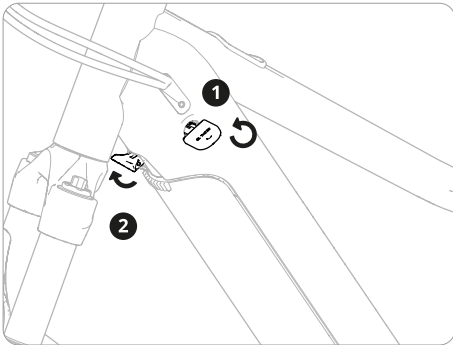

woom™ UP

woom™ UP

Tools

 4 mm
 8 mm

EU	+43 2243 23923	woom@woom.com
US	+855-966-6872	usa@woombikes.com

woom™

woom GmbH
Industraße 1-7 / Halle 14 / Top 5
3400 Klosterneuburg
Europe / Austria
woom.com
us.woombikes.com