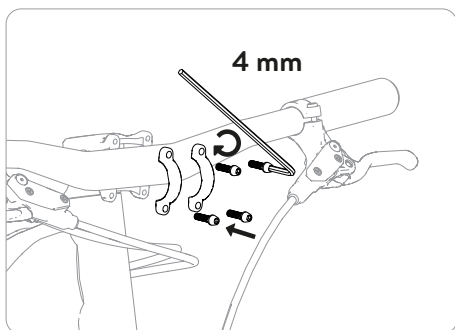

woom™ UP

woom™ UP

Tools

 4 mm
 8 mm

EU	+43 2243 23923	woom@woom.com
US	+855-966-6872	usa@woombikes.com

woom™

woom GmbH
Industraße 1-7 / Halle 14 / Top 5
3400 Klosterneuburg
Europe / Austria
woom.com
us.woombikes.com