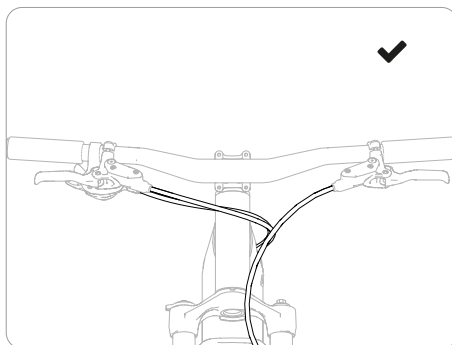

woom™ UP

woom™ UP

Tools

 4 mm
 8 mm

EU	+43 2243 23923	woom@woom.com
US	+855-966-6872	usa@woombikes.com

woom™

woom GmbH
Industraße 1-7 / Halle 14 / Top 5
3400 Klosterneuburg
Europe / Austria
woom.com
us.woombikes.com