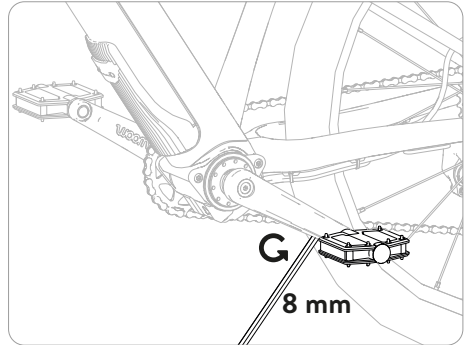

woom™ UP

woom™ UP

Tools

 4 mm
 8 mm

EU	+43 2243 23923	woom@woom.com
US	+855-966-6872	usa@woombikes.com

woom™

woom GmbH
Industraße 1-7 / Halle 14 / Top 5
3400 Klosterneuburg
Europe / Austria
woom.com
us.woombikes.com