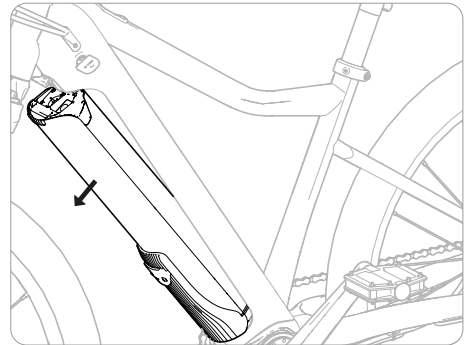

woom™ UP

woom™ UP

Tools

 4 mm
 8 mm

EU	+43 2243 23923	woom@woom.com
US	+855-966-6872	usa@woombikes.com

woom™

woom GmbH
Industraße 1-7 / Halle 14 / Top 5
3400 Klosterneuburg
Europe / Austria
woom.com
us.woombikes.com