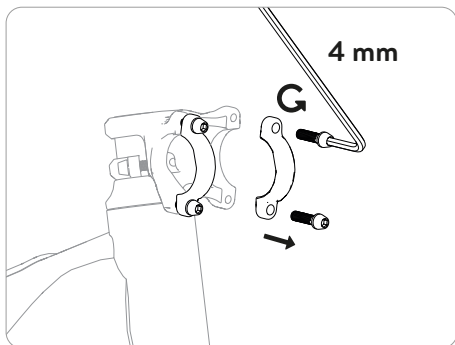

woom™ UP

woom™ UP

Tools

 4 mm
 8 mm

EU	+43 2243 23923	woom@woom.com
US	+855-966-6872	usa@woombikes.com

woom™

woom GmbH
Industraße 1-7 / Halle 14 / Top 5
3400 Klosterneuburg
Europe / Austria
woom.com
us.woombikes.com